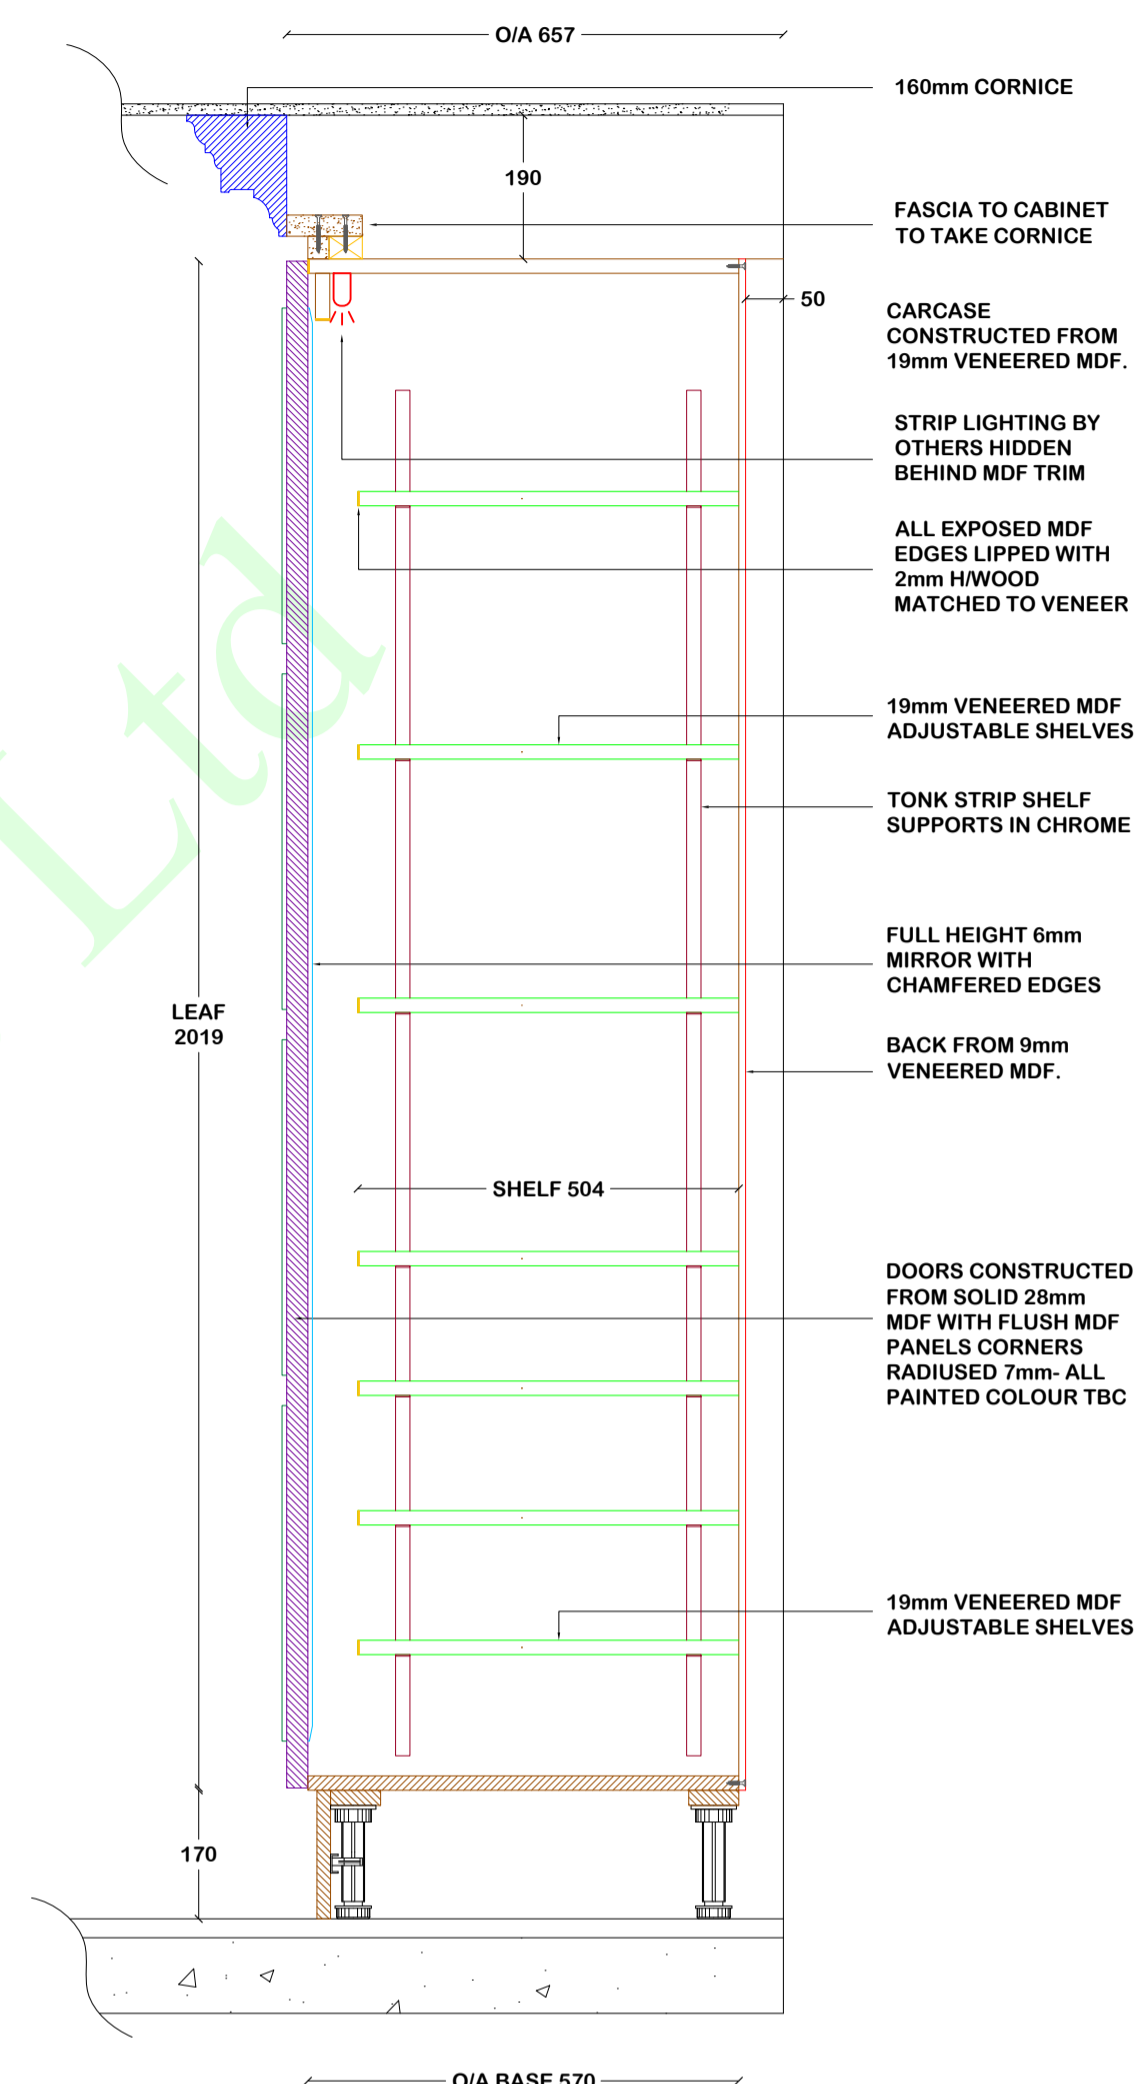

SECTION 02 DETAIL 1:10