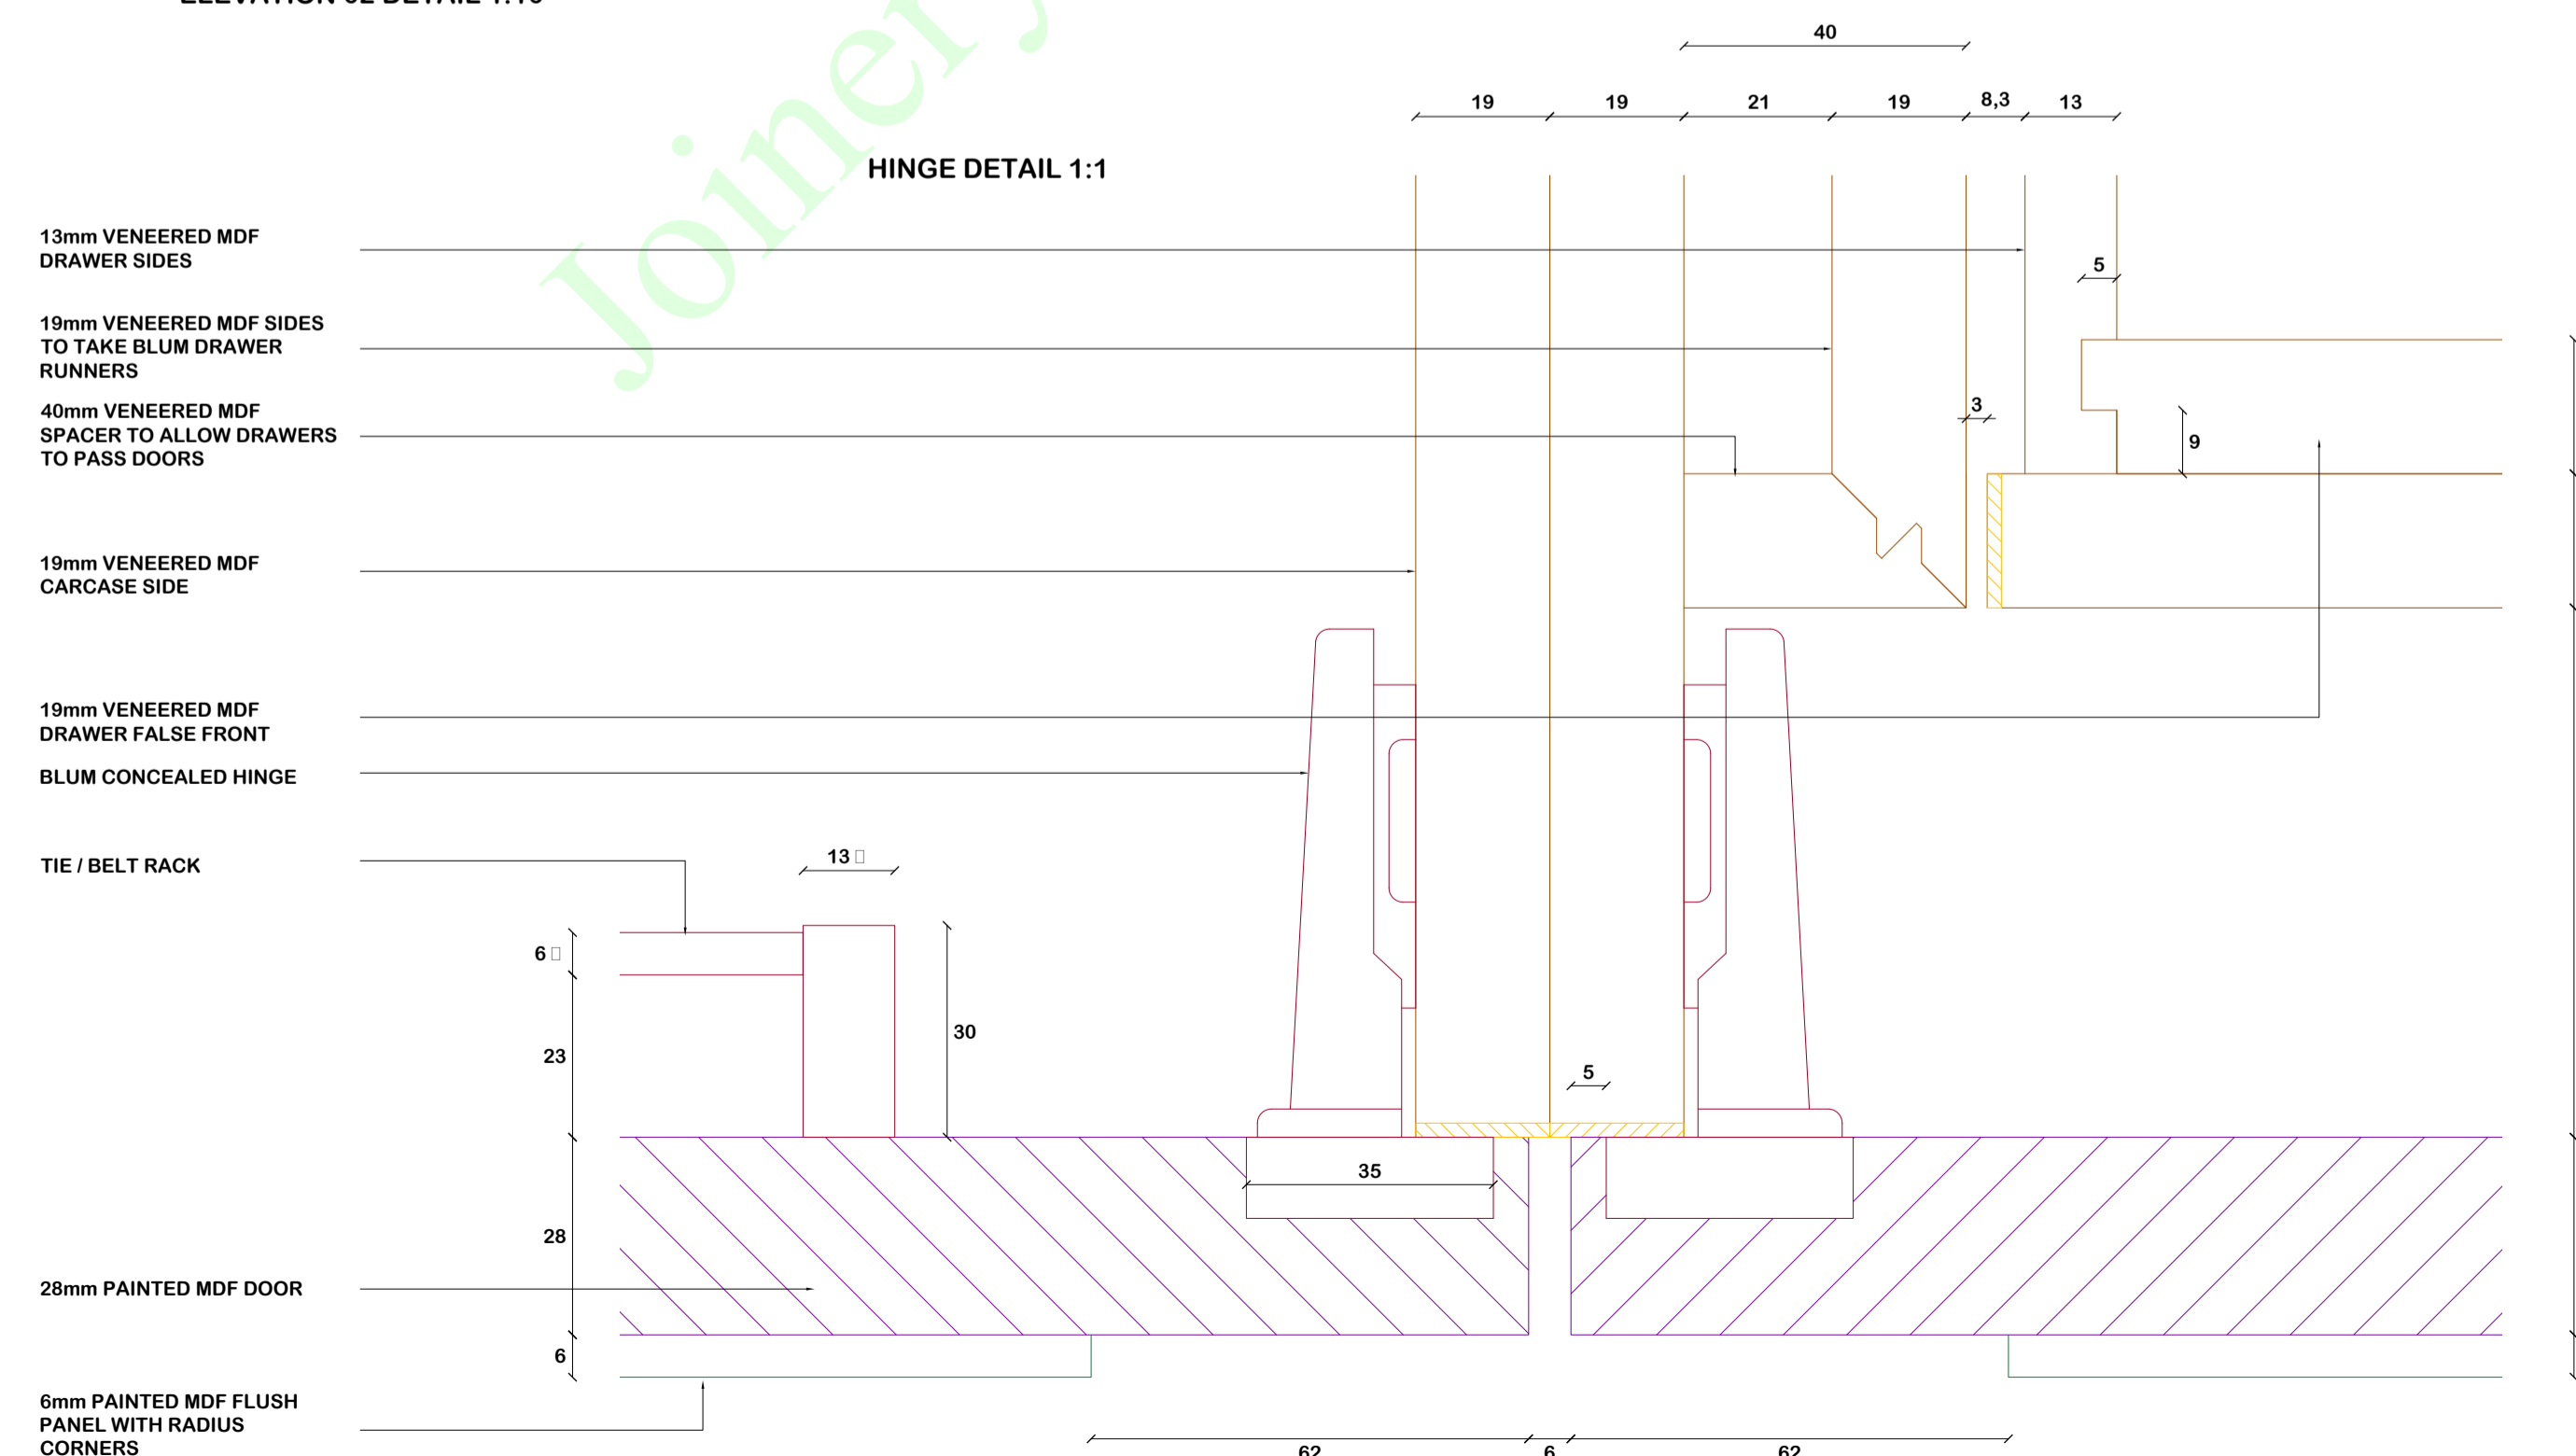

ELEVATION 02 DETAIL 1:10

SECTION 02 DETAIL 1:10