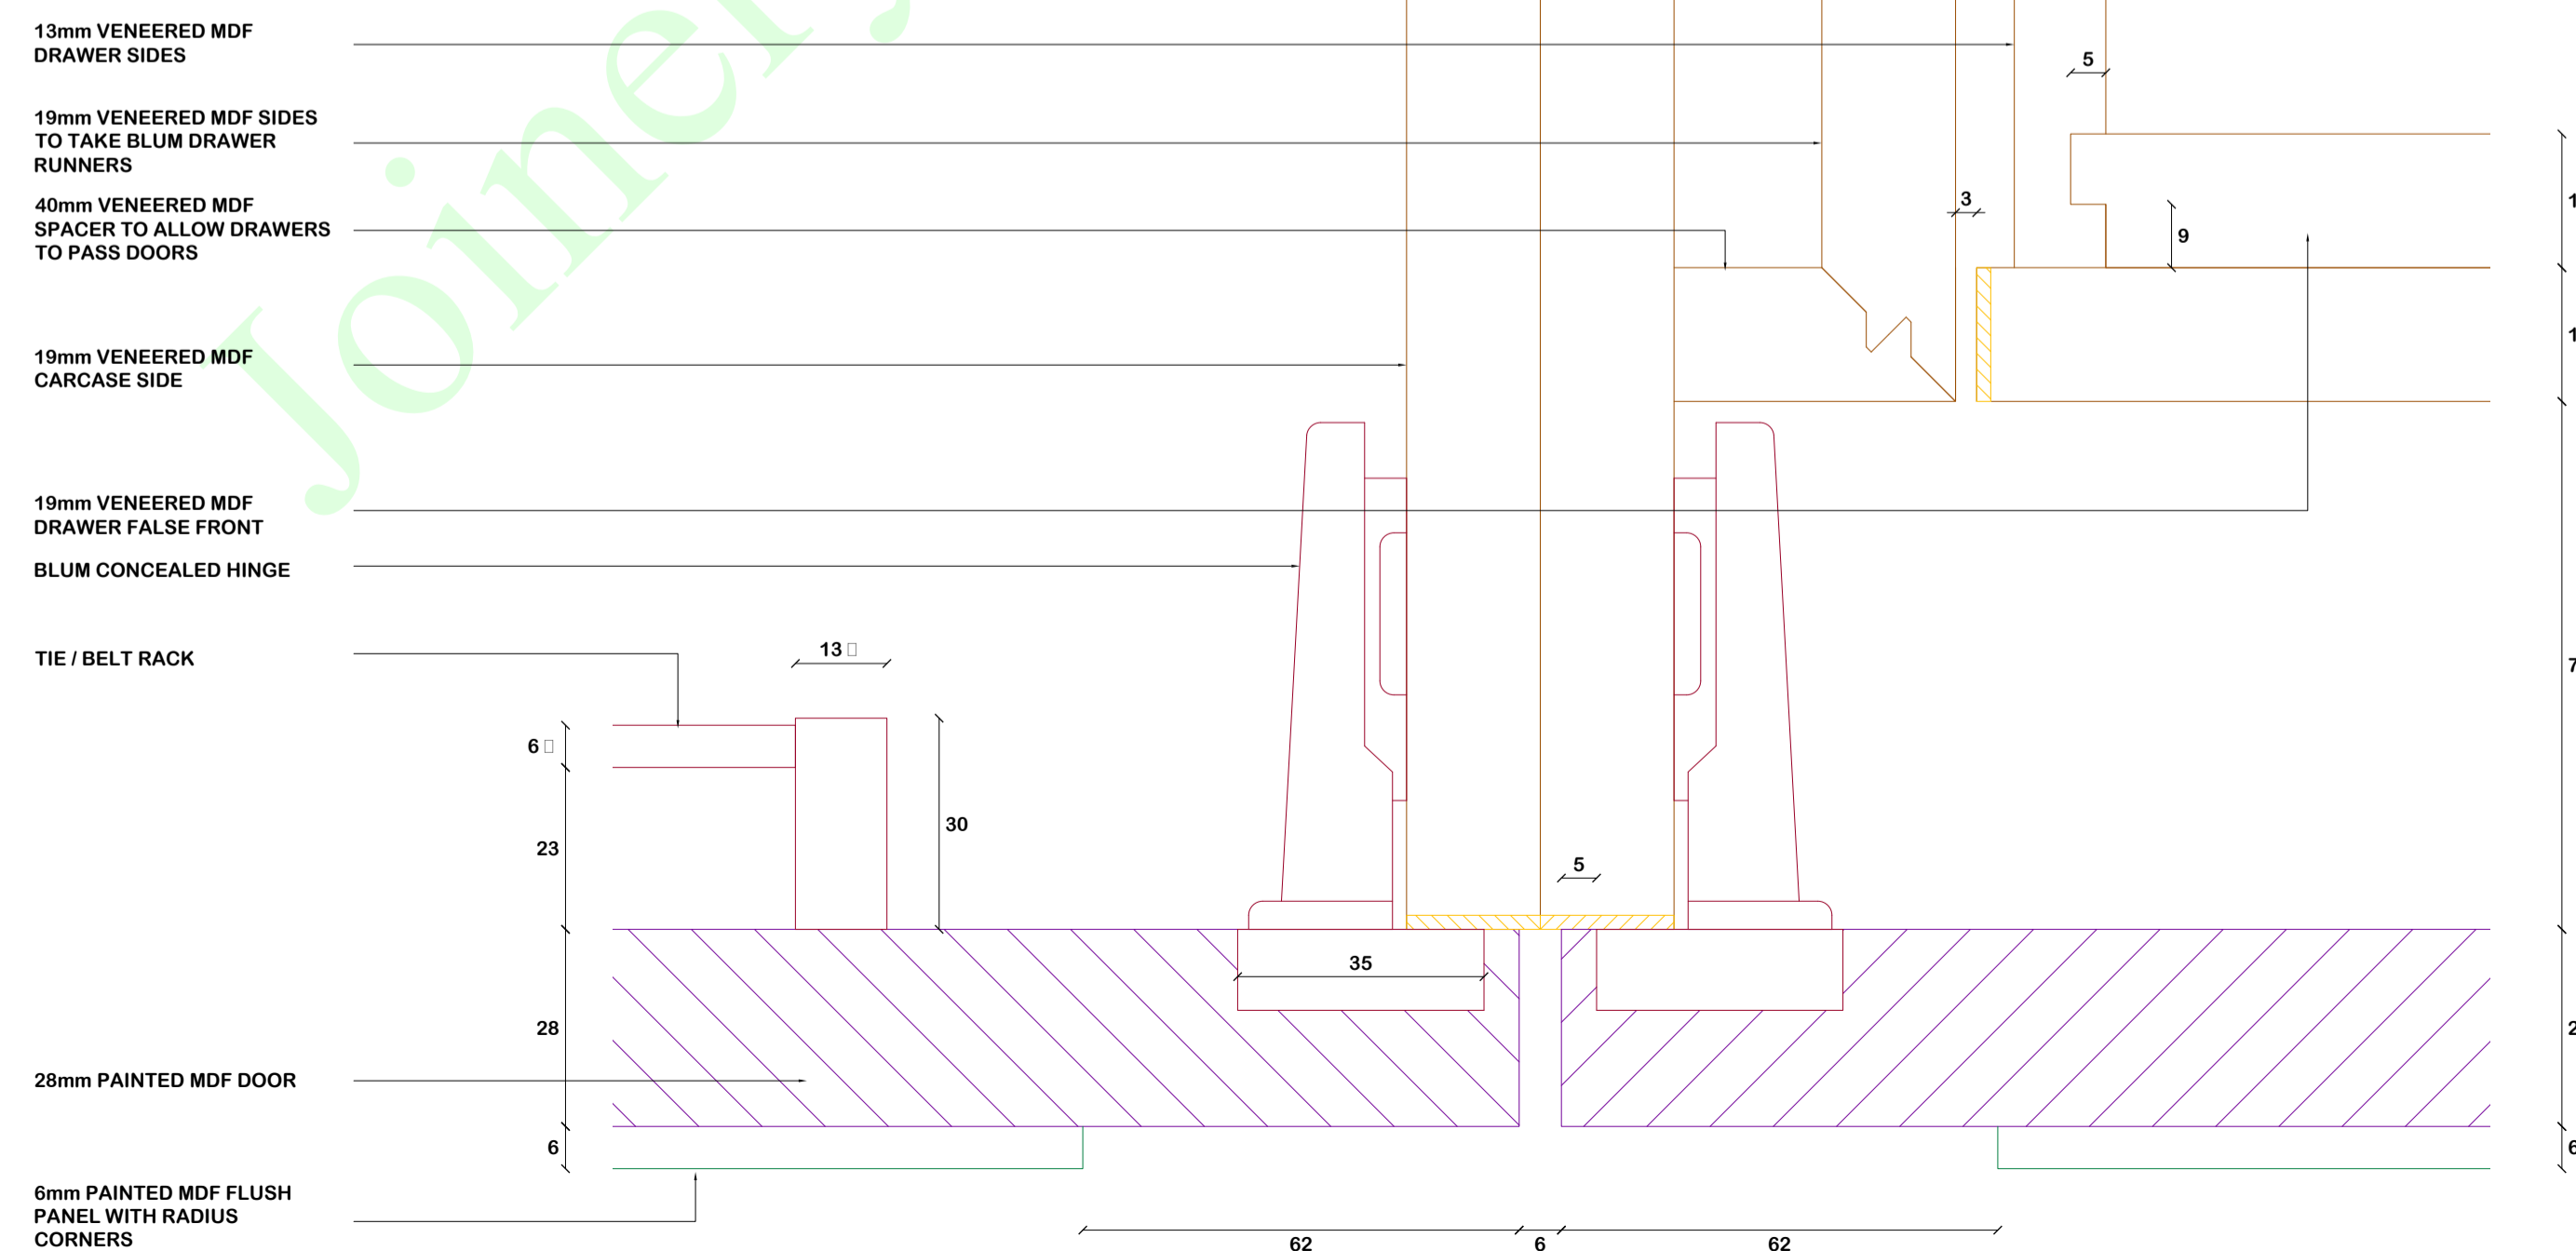

HINGE DETAIL 1:1